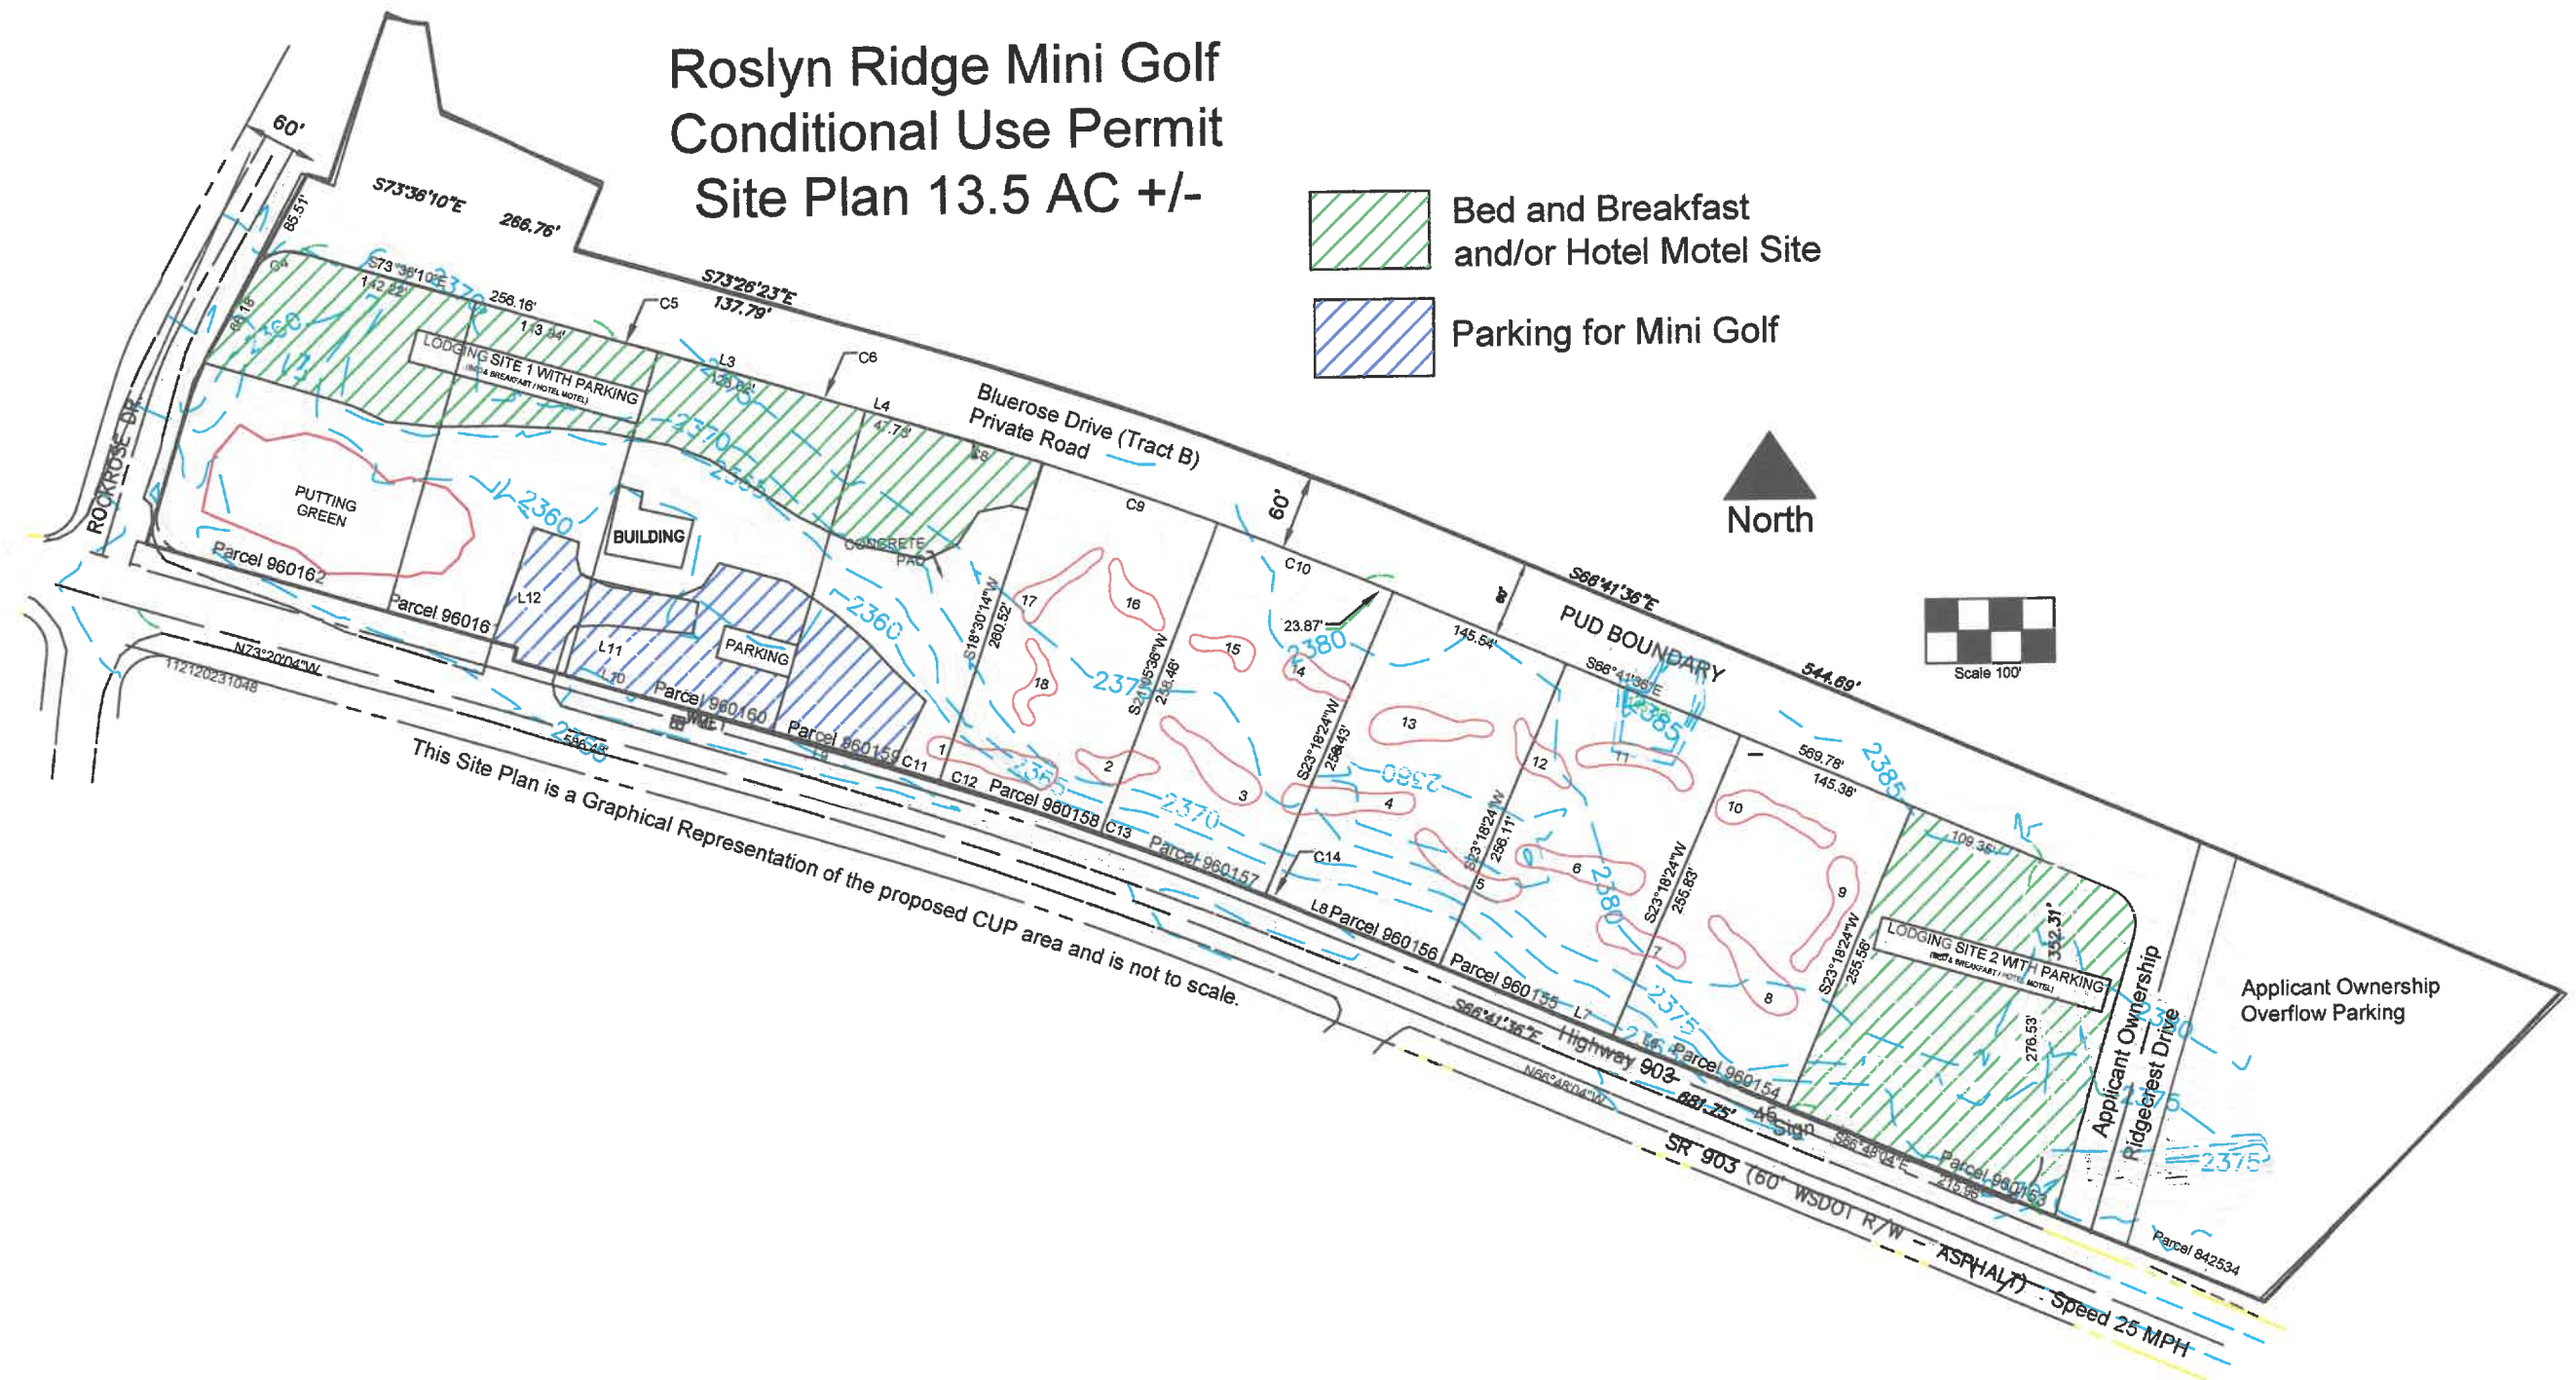

Roslyn Ridge Mini Golf Conditional Use Permit Site Plan 13.5 AC +/-

-  Bed and Breakfast and/or Hotel Motel Site
-  Parking for Mini Golf

This Site Plan is a Graphical Representation of the proposed CUP area and is not to scale.

RECEIVED
NOV 28 2023
Kittitas County CDS